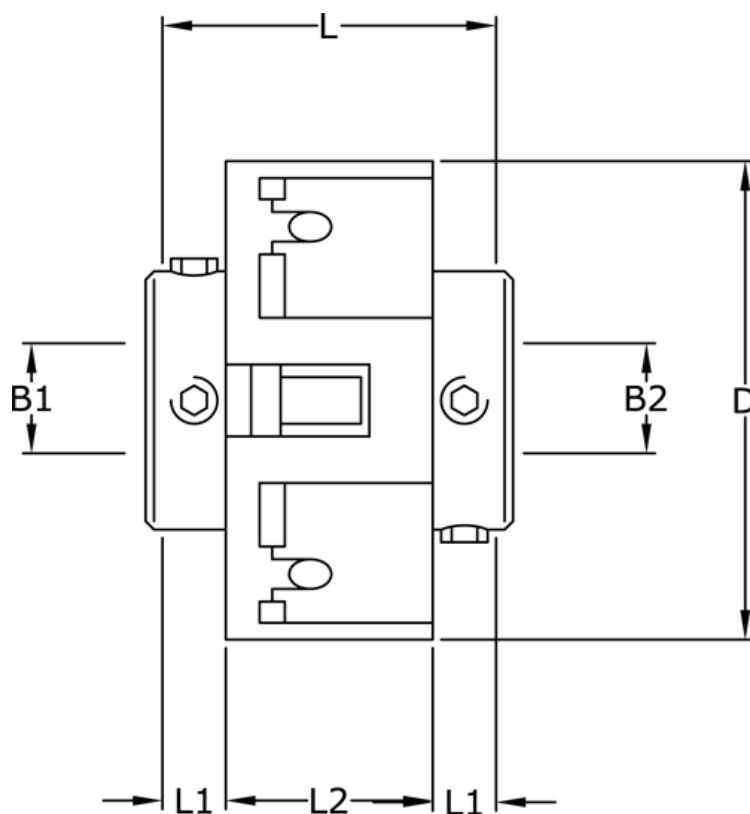

Article number: 3322201181818

Description: Uni-Lat Coupling size 201.18.18.18
set screw hub, bore 4/4 mm

Measures

B1	= 4
B2	= 4
D	= 18
L	= 14.2
L1	= 4.6
L2	= 5.1
Screw	= M3